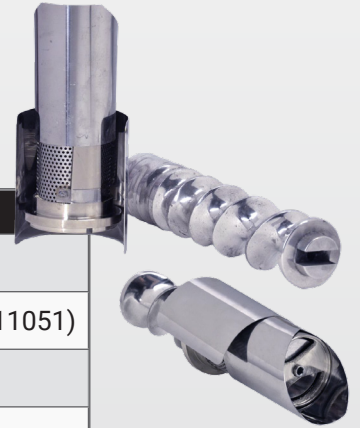

Tomato Attachment for Stainless Steel Meat Grinders

ITEM: 10102 10103

Technical Specification

Item	10102
Description	Tomato Attachment for #12 European Stainless Steel Meat Grinders (11051)
Gross Weight	4 lb. (1.81 kg.)
Gross Dimensions (WDH)	12" x 12" x 12" (304 x 304 x 304 mm)

Technical Specification

Item	10103
Description	Tomato Attachment for #22 European Stainless Steel Meat Grinders (11053)
Gross Weight	7 lb. (3.17 kg.)
Gross Dimensions (WDH)	12" x 12" x 12" (304 x 304 x 304 mm)