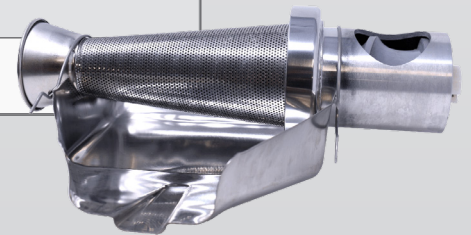

Tomato Attachment for Stainless Steel Meat Grinders

ITEM: 10102 10103

Technical Specification

Item	10102
Description	Tomato Attachment for #12 European Stainless Steel Meat Grinders (11051)
Gross Weight	4 lb. (1.81 kg.)
Gross Dimensions (WDH)	12" x 12" x 12" (304 x 304 x 304 mm)

Technical Specification

Item	10103
Description	Tomato Attachment for #22 European Stainless Steel Meat Grinders (11053)
Gross Weight	7 lb. (3.17 kg.)
Gross Dimensions (WDH)	12" x 12" x 12" (304 x 304 x 304 mm)